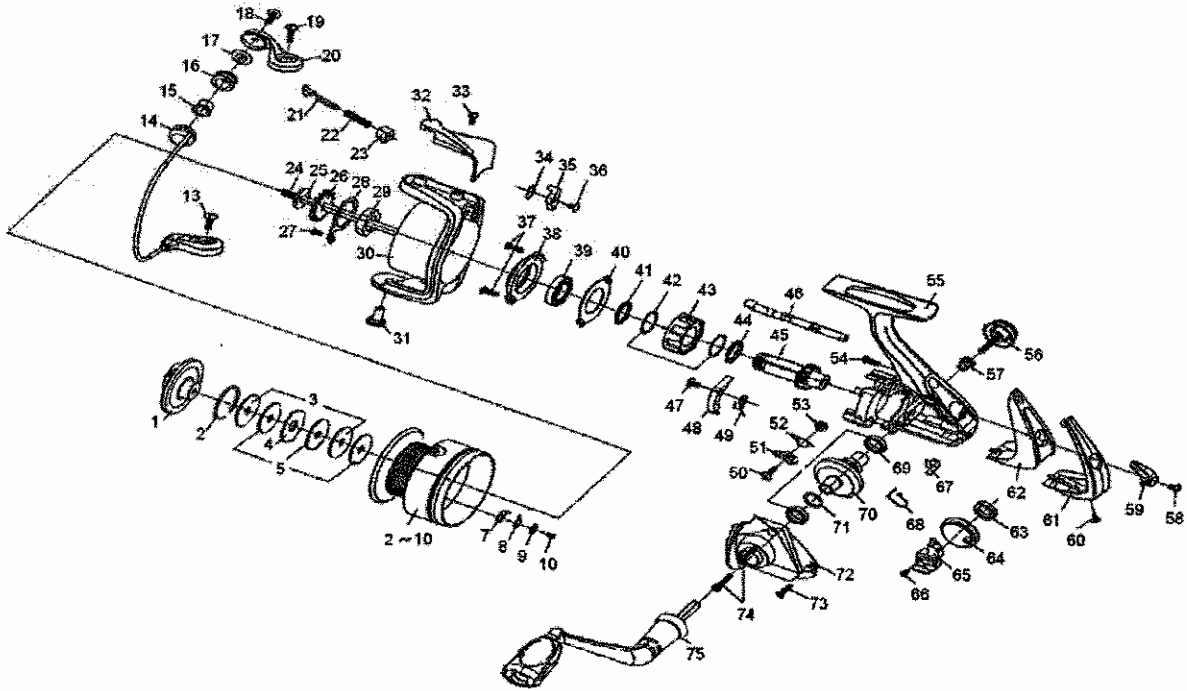

CROSSFIRE 1500-3i/2000-3i/2500-3i

Key No.	Parts No.	Parts Name
1	W50-3502	DRAG KNOB ASSY
2	W33-5901	DRAG WASHER RET
3	W33-6001	KEY WASHER
4	W33-6101	EARED WASHER
5	W33-6201	DRAG WASHER
7	W30-1901	CLICK PAWL
8	W43-9301	CLICK SPRING
9	W43-9401	CLICK SPRING WASHER
10	W33-7201	CLICK PAWL SCREW
2-10	W51-3601	SPOOL (EXTRA)
2-10	W51-3501	SPOOL
13	W33-9001	BAIL HOLDER SCREW
14	W43-9501	BAIL
15	W34-5201	LINE ROLLER BUSHING
16	W33-8101	LINE ROLLER
17	W33-8201	LINE ROLLER COLLAR
18	W33-8301	LINE ROLLER SCREW
19	W33-8401	BAIL ARM SCREW
20	W51-3701	BAIL ARM
21	W33-8701	BAIL SPRING SHAFT
22	W33-8801	BAIL SPRING
23	W33-8901	BAIL SPRING HOLDER
24	W43-9701	MAIN SHAFT
25	W33-9301	SPOOL WASHER
26	W33-9401	CLICK GEAR
27	W33-9101	ROTOR NUT HOLD PLT SCREW
28	W33-9501	ROTOR NUT HOLD PLT
29	W33-9601	ROTOR NUT
30	W51-3901	ROTOR
31	W34-0201	BAIL HOLDER NUT
32	W34-0301	BAIL SPRING COVER
33	W34-0401	BAIL SPRING COVER SCREW
34	W34-0501	BAIL TRIP LEVER SPRING
35	W34-0601	BAIL TRIP LEVER
36	W43-9901	BAIL TRIP LEVER SCREW
37	W34-0801	BEARING RET SCREW
38	W44-0001	BEARING RET A
39	W44-0110	BALL BEARING A
40	W34-1101	BEARING RET B
41	W34-1201	BEARING RET COLLAR
42	W34-1501	ROLLER CLUTCH WASHER
43	W34-1401	ROLLER CLUTCH
44	W34-1601	ROLLER CLUTCH COLLAR
45	W46-8901	PINION GEAR
46	W44-0301	A/R CAM
47	W30-2301	A/R PAWL B SCREW
48	W34-4501	A/R PAWL B
49	W34-4401	A/R PAWL SPRING B
50	W34-4301	A/R PAWL A SCREW
51	W44-0401	A/R PAWL A
52	W50-4401	A/R PAWL SPRING A